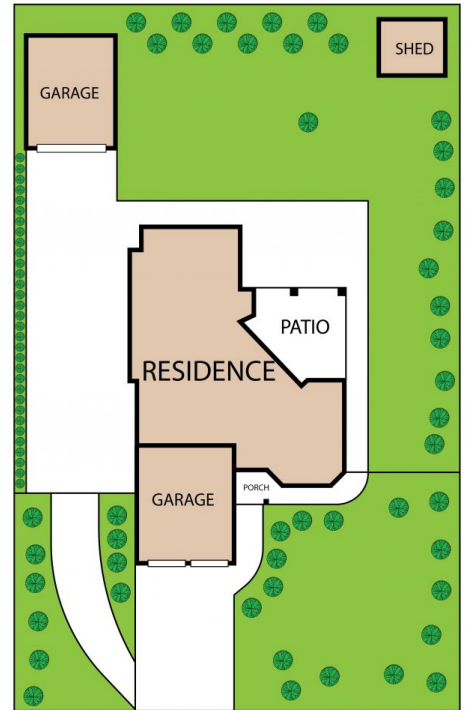

16 Bella Vista Drive, Leeton 2705

TOTAL APPROX. FLOOR AREA 129 SQ.M