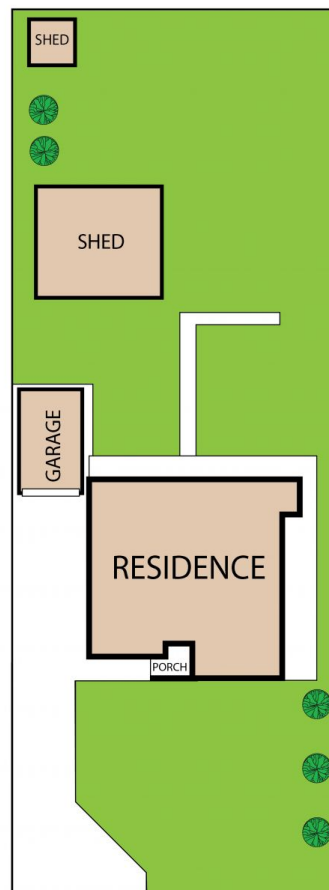

50 Currawang Avenue, Leeton 2705

TOTAL APPROX. FLOOR AREA 96 SQ.M