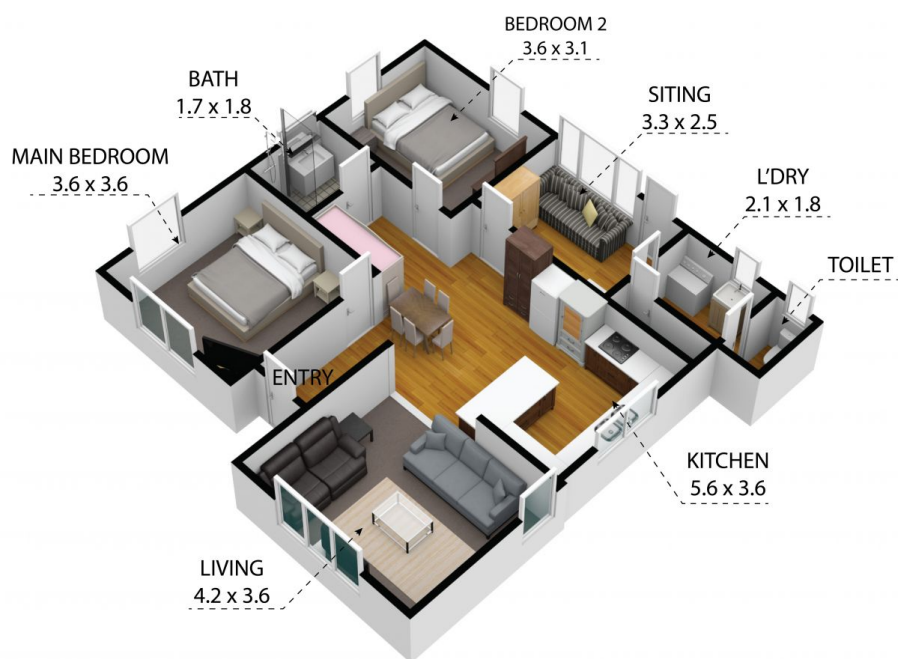

50 Currawang Avenue, Leeton 2705

TOTAL APPROX. FLOOR AREA 96 SQ.M