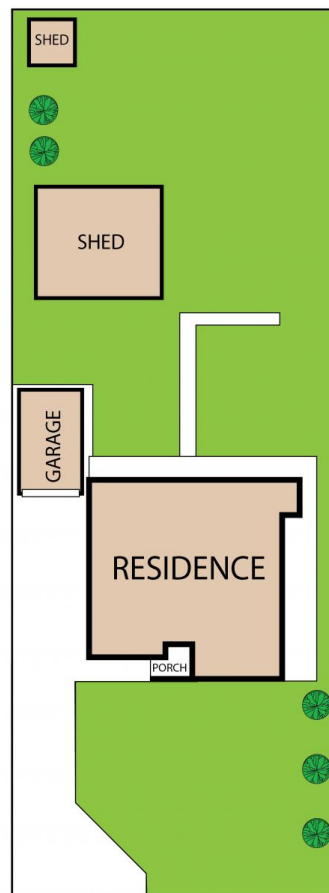

50 Currawang Avenue, Leeton 2705

TOTAL APPROX. FLOOR AREA 96 SQ.M

50 Currawang Avenue, Leeton 2705

TOTAL APPROX. FLOOR AREA 96 SQ.M